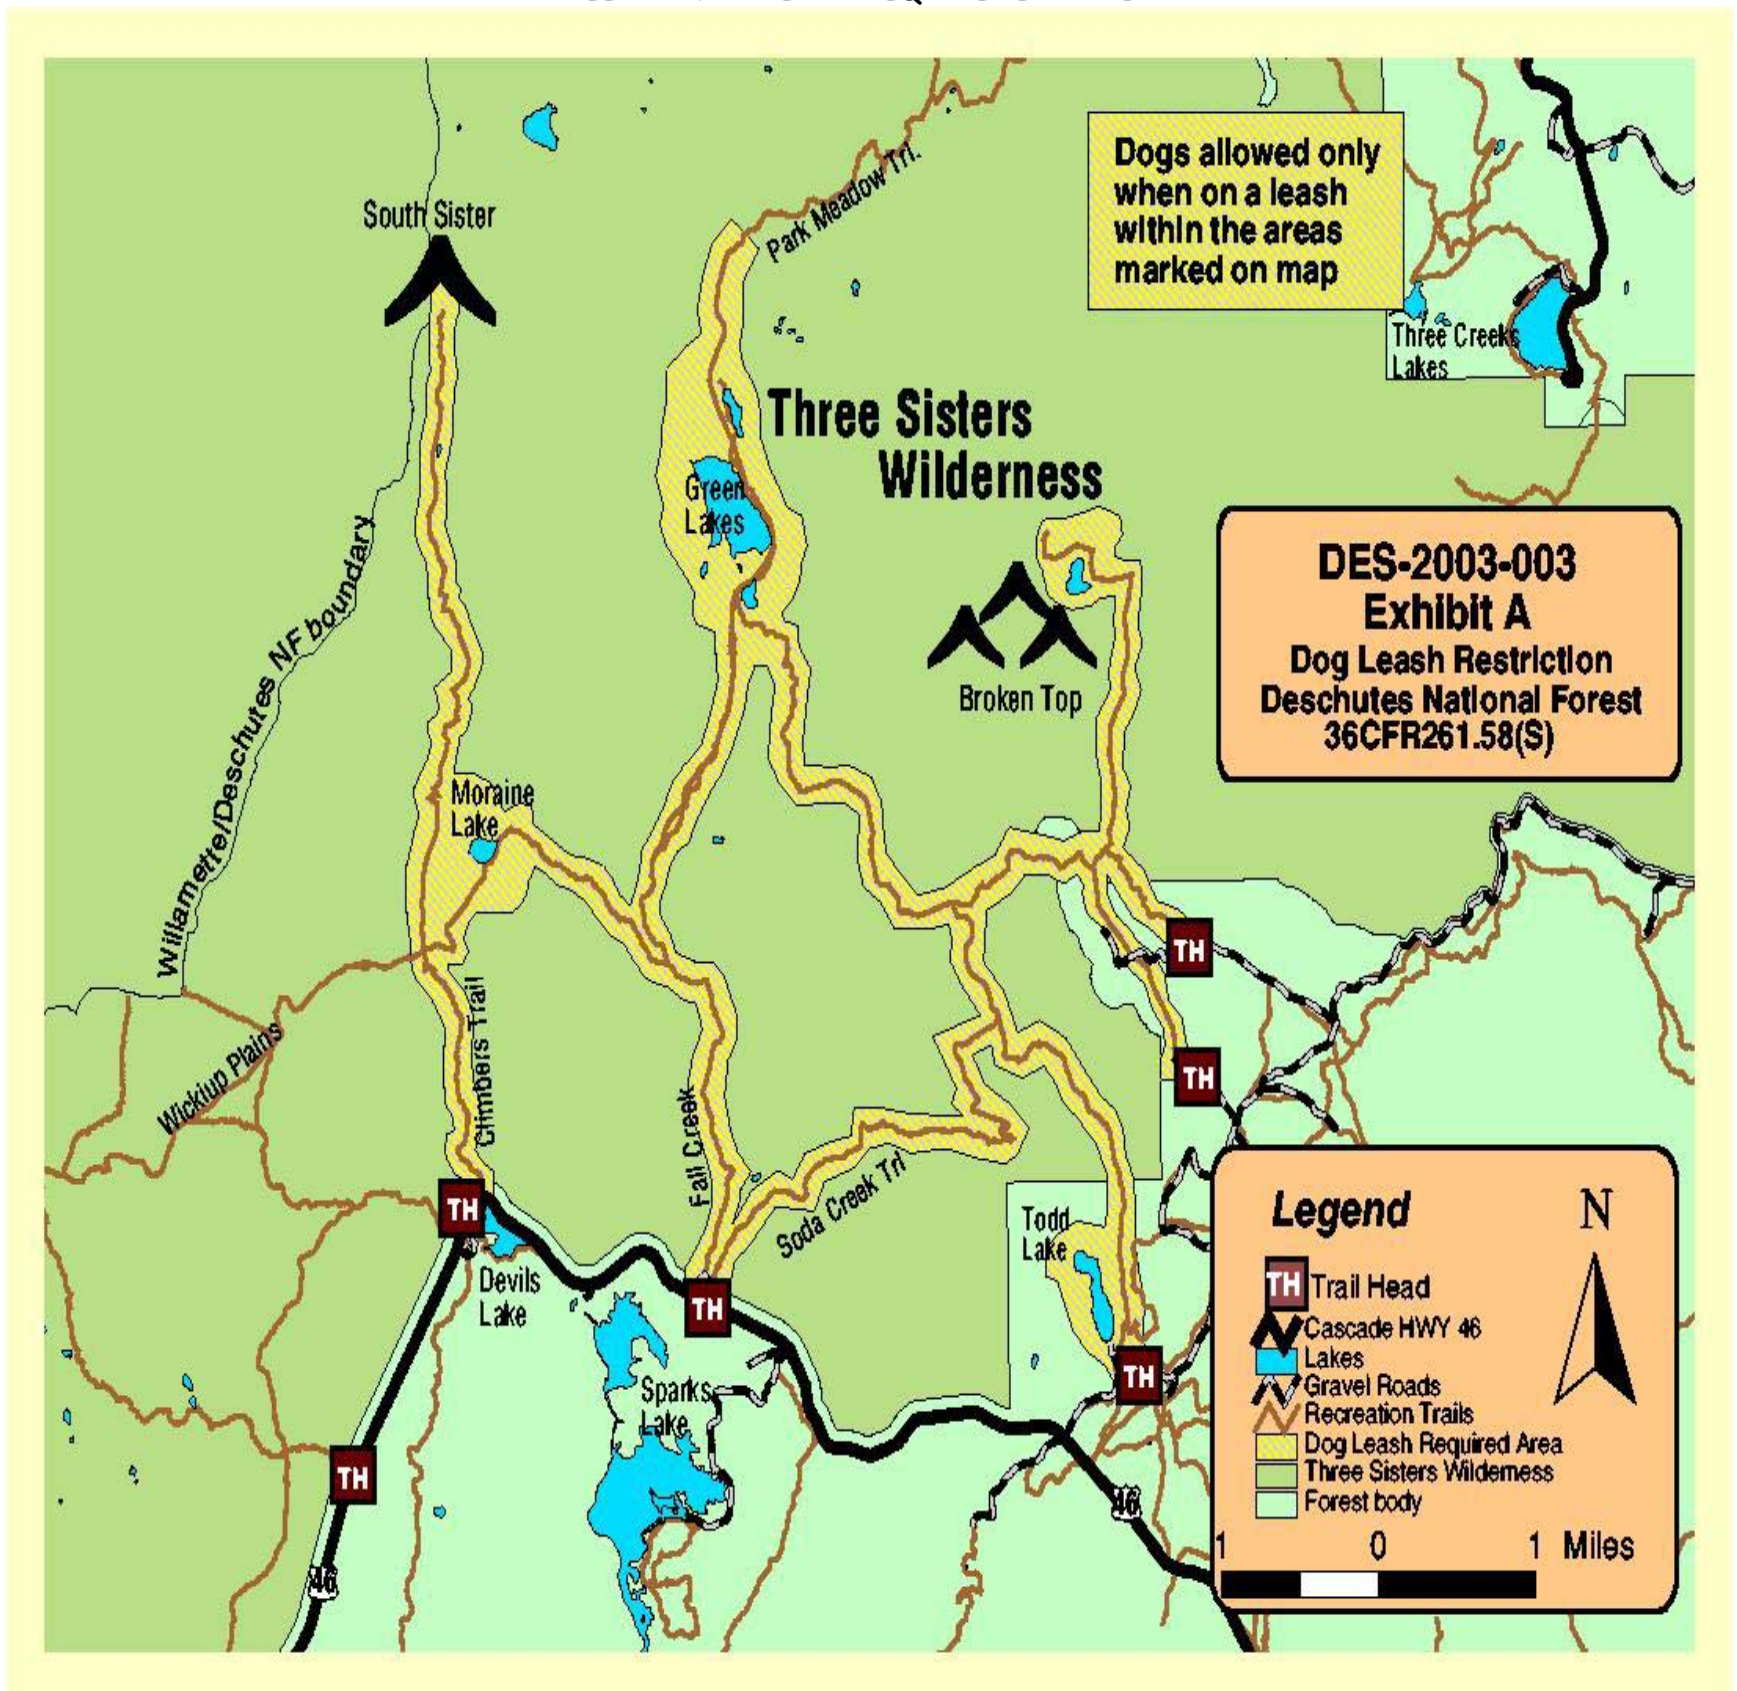

Due to the
Concentration
of use and dog
related conflicts

Dogs must be on leash

SEE MAP FOR LEASH REQUIREMENT AREAS

Dogs must be on leash and in physical control at all times within one eighth mile of all trails required as shown in Exhibit A map above including the management areas known as Moraine Lake, Green Lakes, Broken Top, and Todd Lake basins.
36CFR261.58(s) fine: \$200