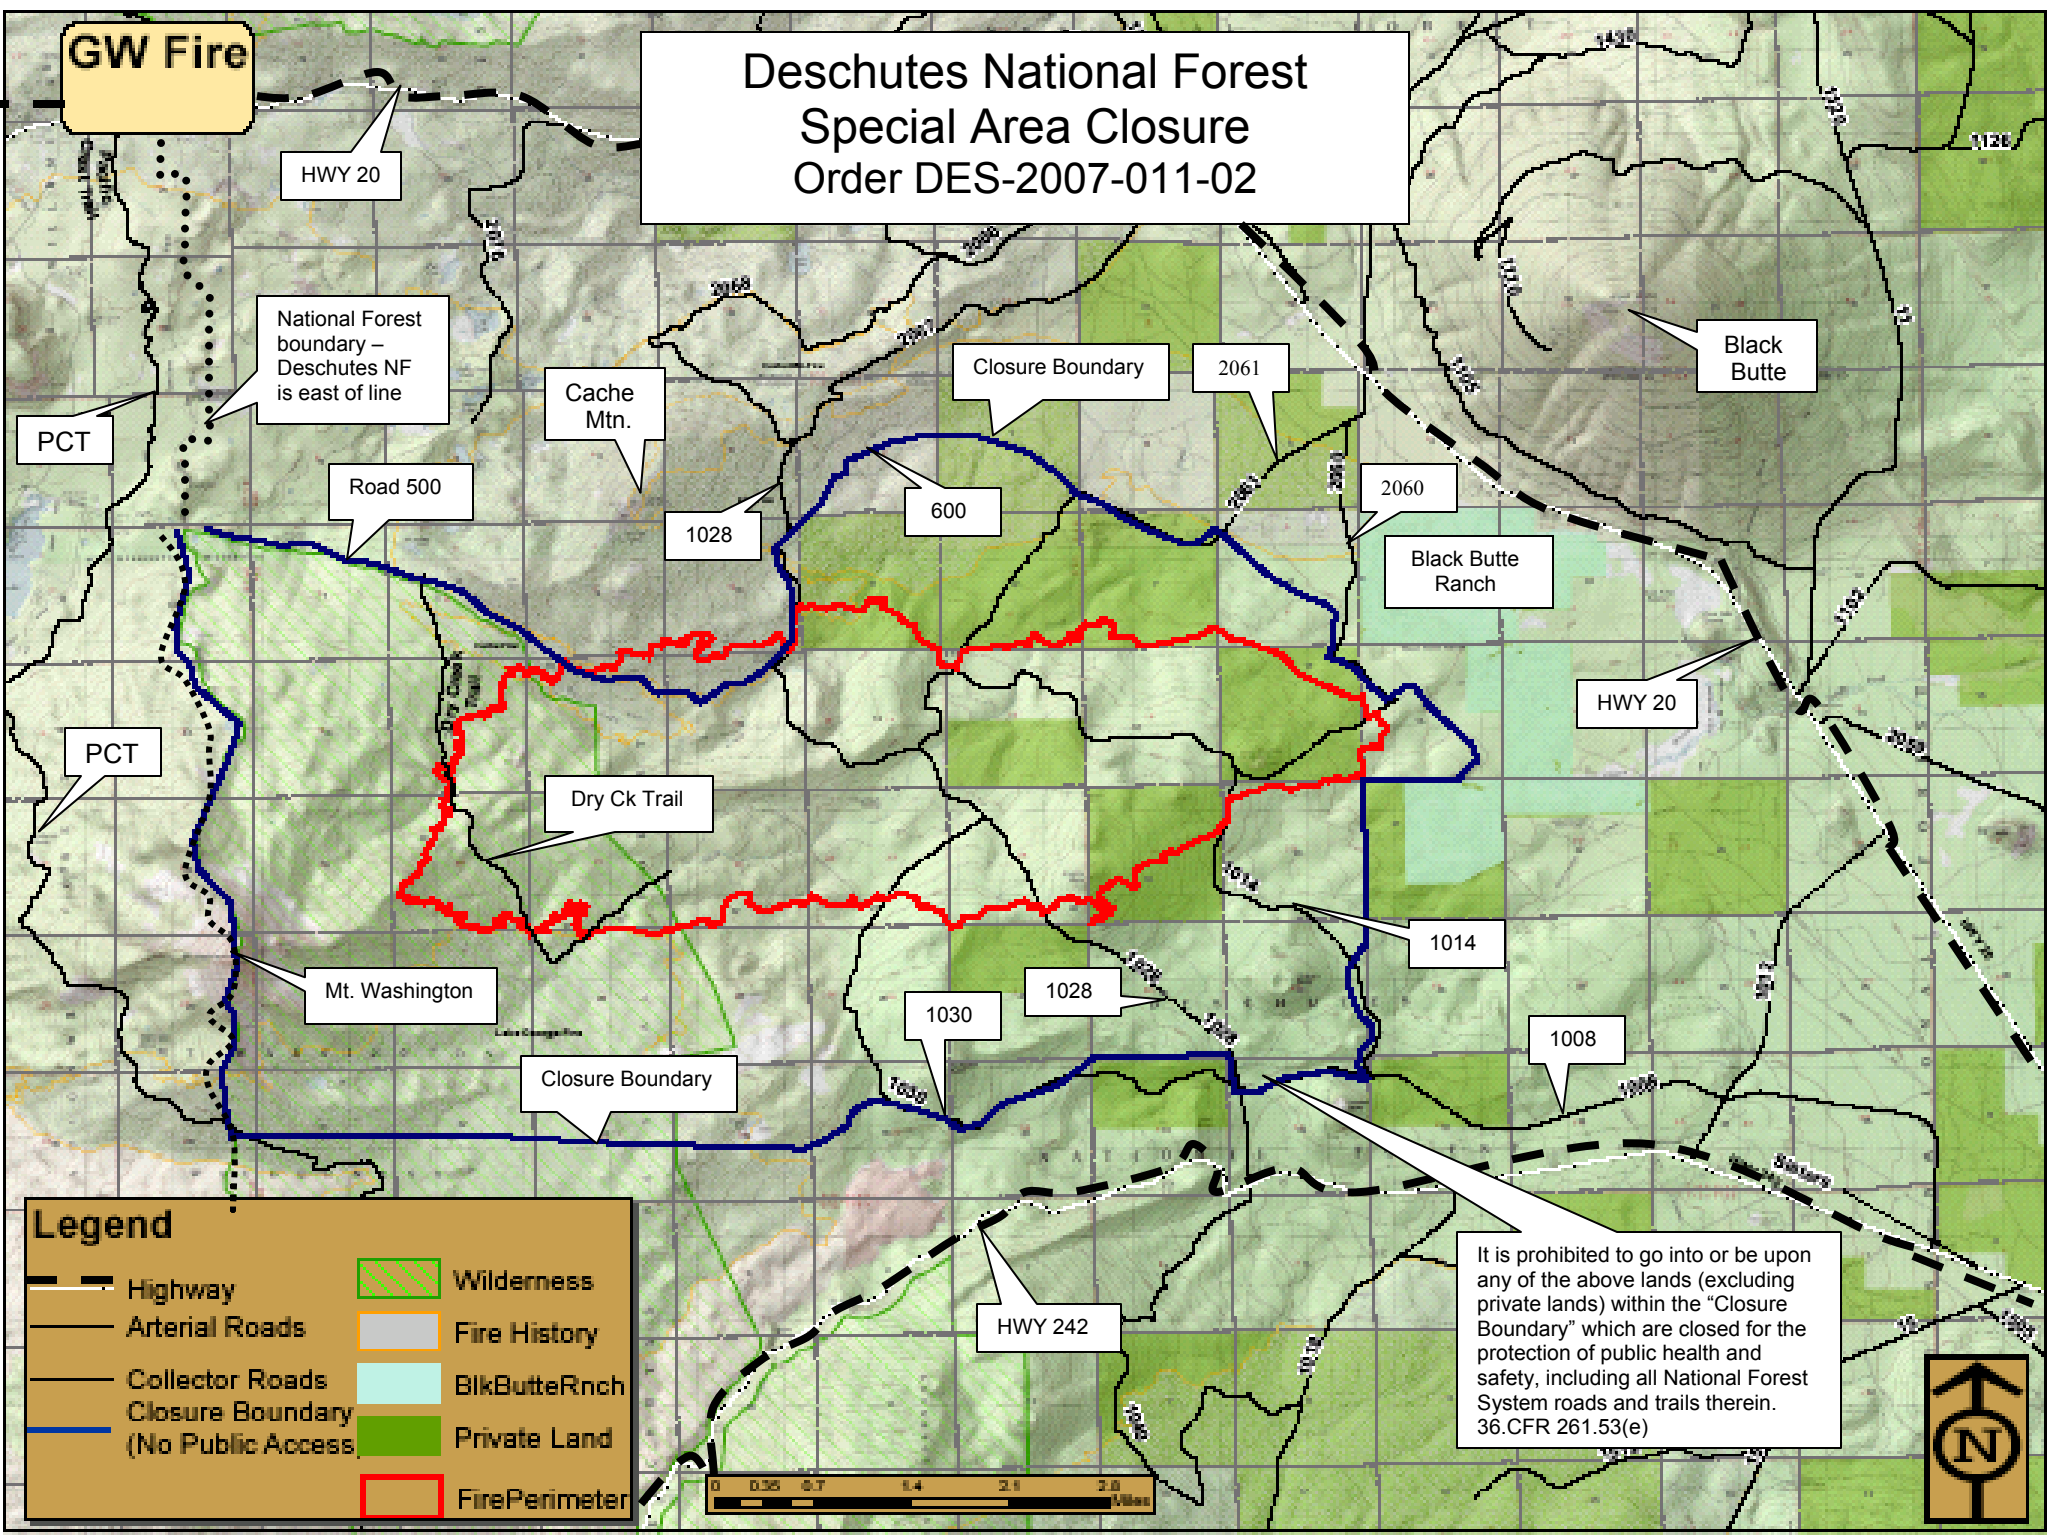

GW Fire

Deschutes National Forest Special Area Closure Order DES-2007-011-02

National Forest boundary –
Deschutes NF
is east of line

Cache
Mtn.

Closure Boundary

Black
Butte

Road 500

1028

600

2061

Black Butte
Ranch

HWY 20

PCT

Dry Ck Trail

1014

Mt. Washington

1030

1028

1008

Closure Boundary

HWY 242

Legend

	Highway		Wilderness
	Arterial Roads		Fire History
	Collector Roads		BlkButteRnch
	Closure Boundary (No Public Access)		Private Land
	Fire Perimeter		

It is prohibited to go into or be upon any of the above lands (excluding private lands) within the "Closure Boundary" which are closed for the protection of public health and safety, including all National Forest System roads and trails therein. 36.CFR 261.53(e)